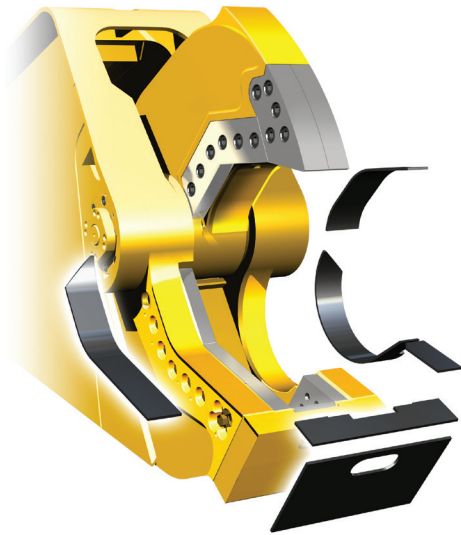

## Tough. Long-lasting. Reliable.

Attachments protected with Genesis Shear Jaw Armor® and Grapple Jaw Armor not only deliver productivity, uptime and value, but also far exceed normal wear cycles. Constructed from our proprietary GenGuard steel, the Jaw Armor abrasion-resistant system maintains structural integrity and reduces build-up and hard-surfacing downtime.

To learn how Genesis Jaw Armor can increase your uptime and productivity, call **888-SHEAR-IT**.

## FEATURES

- Reduces downtime and expense of welding maintenance
- Abrasion-resistant protective system
- Virtually eliminates build-up and hard-surfacing
- Maintains structural integrity
- Available on new and for existing attachments
- Does not affect shear blade mounting