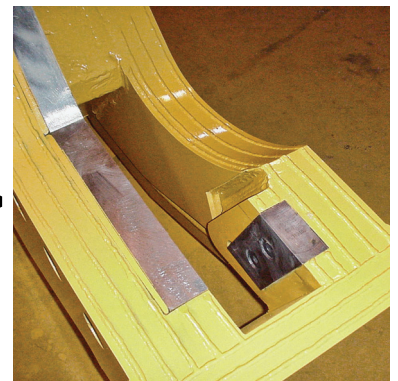

Component restoration, parts replacement and complete attachment rebuilding